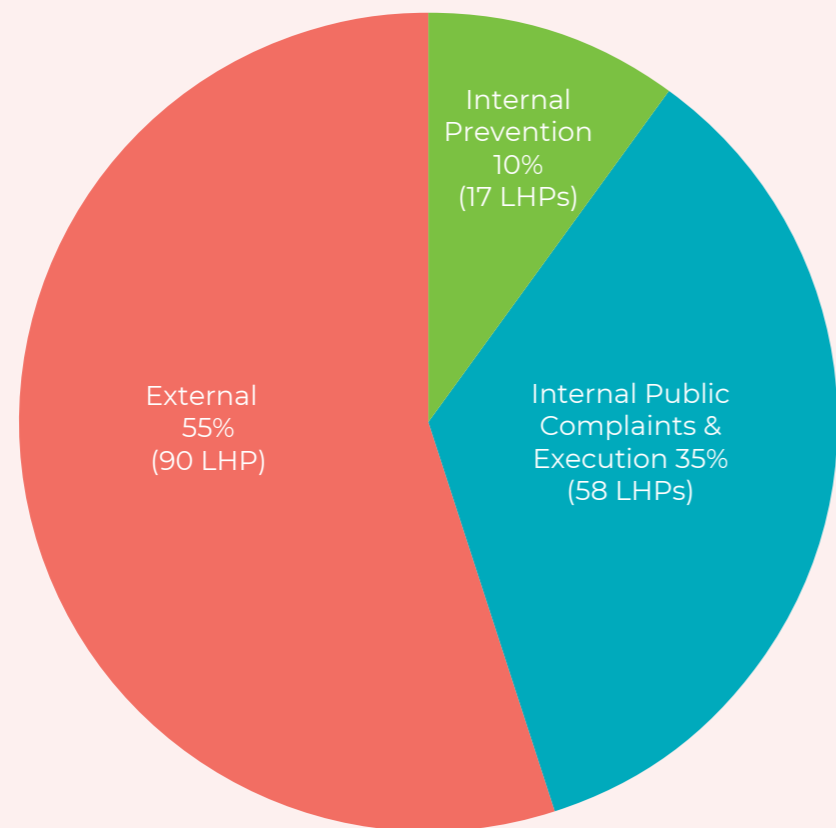

B. LHKPN EXAMINATION

The final results of LHKPN examinations are written in the Report on Examination Results (LHP). In 2018, the LHKPN Examination Team has finished 165 LHPs, with details as follow:

Rincian dari kegiatan-kegiatan di setiap Tim Pendaftaran adalah sebagai berikut.

REGISTRATION 1					
No	Date	Location	Institution	Type of Institution	Activity
1	January 9th 2018	Greater Jakarta	PT. DAHANA (PERSERO)	State/regional Enterprise	e-LHKPN Technical Assitance
2	January 11th 2018	Greater Jakarta	Indonesian Export Funding Organization (LPEI)	State/regional Enterprise	e-LHKPN Technical Assitance
3	January 16th 2018	Greater Jakarta	National Police	Judicial	Others
4	January 16th 2018	Greater Jakarta	The Indonesian Supreme Audit Agency (BPK- RI)	Executive	LHKPN Clinic
5	January 17th 2018	Greater Jakarta	The Indonesian Supreme Audit Agency (BPK- RI)	Executive	LHKPN Clinic
6	January 18th 2018	Greater Jakarta	The Indonesian Supreme Audit Agency (BPK- RI)	Executive	LHKPN Clinic
7	January 23rd 2018	Greater Jakarta	Ministry for Finance	Executive	e-LHKPN Technical Assitance
8	January 24th 2018	Greater Jakarta	Ministry for State Enterprises	Executive	e-LHKPN Technical Assitance
9	January 29th 2018	Greater Jakarta	PT Surveyor Indonesia (Persero)	State/regional Enterprise	e-LHKPN Technical Assitance
10	January 30th 2018	Greater Jakarta	The National Resilience Council	Executive	e-LHKPN Technical Assitance
11	January 30th 2018	South Sulawesi	Regional Government of Luwu	Executive	e-LHKPN Technical Assitance
12	January 30th 2018	South Sulawesi	Regional Government and DPRD of Palopo	Executive	e-LHKPN Technical Assitance
13	January 30th 2018	South Sulawesi	Regional Government of North Luwu	Executive	e-LHKPN Technical Assitance
14	January 31th 2018	South Sulawesi	Regional Government of East Luwu	Executive	e-LHKPN Technical Assitance
15	January 31th 2018	South Sulawesi	Regional Government of Enrekang	Executive	e-LHKPN Technical Assitance
16	January 31th 2018	South Sulawesi	Regional Government of Tana Toraja	Executive	e-LHKPN Technical Assitance
17	January 1st 2018	South Sulawesi	Regional Government of Toraja Utara	Executive	e-LHKPN Technical Assitance