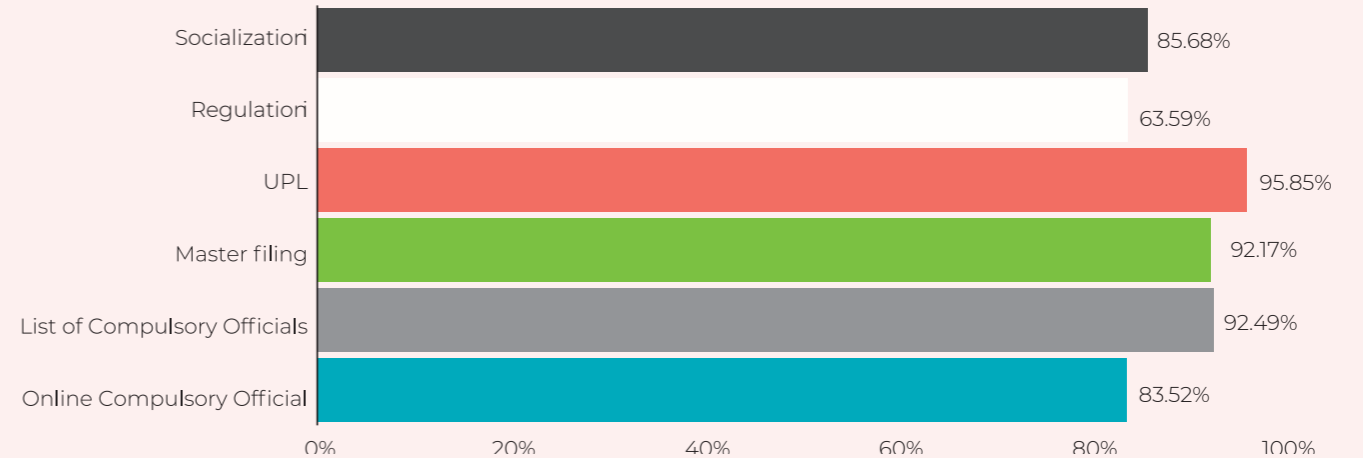

2. Monitoring of e-LHKPN Implementation

Rata-rata progres The progress of e-LHKPN implementation as per January 2nd 2019 is averaged at 85.55% from 1,302 institutions. The e-LHKPN implementation consisted of socialization, regulation enactment, existence of UPL, master file of all positions, list of the implementation, list of compulsory officials both online and off-line. The progress list of LHKPN implementation in each activity is as follows:

The progress of LHKPN activities in each institution is listed as follows:

Type of Institutions	Number of Institutions	Progress (%)
Judicial	2	77,53%
Executive	642	90,81%
Legislative	483	75,92%
State/Regional Enterprise	175	81,73%
Total/Average	1302	81,50%